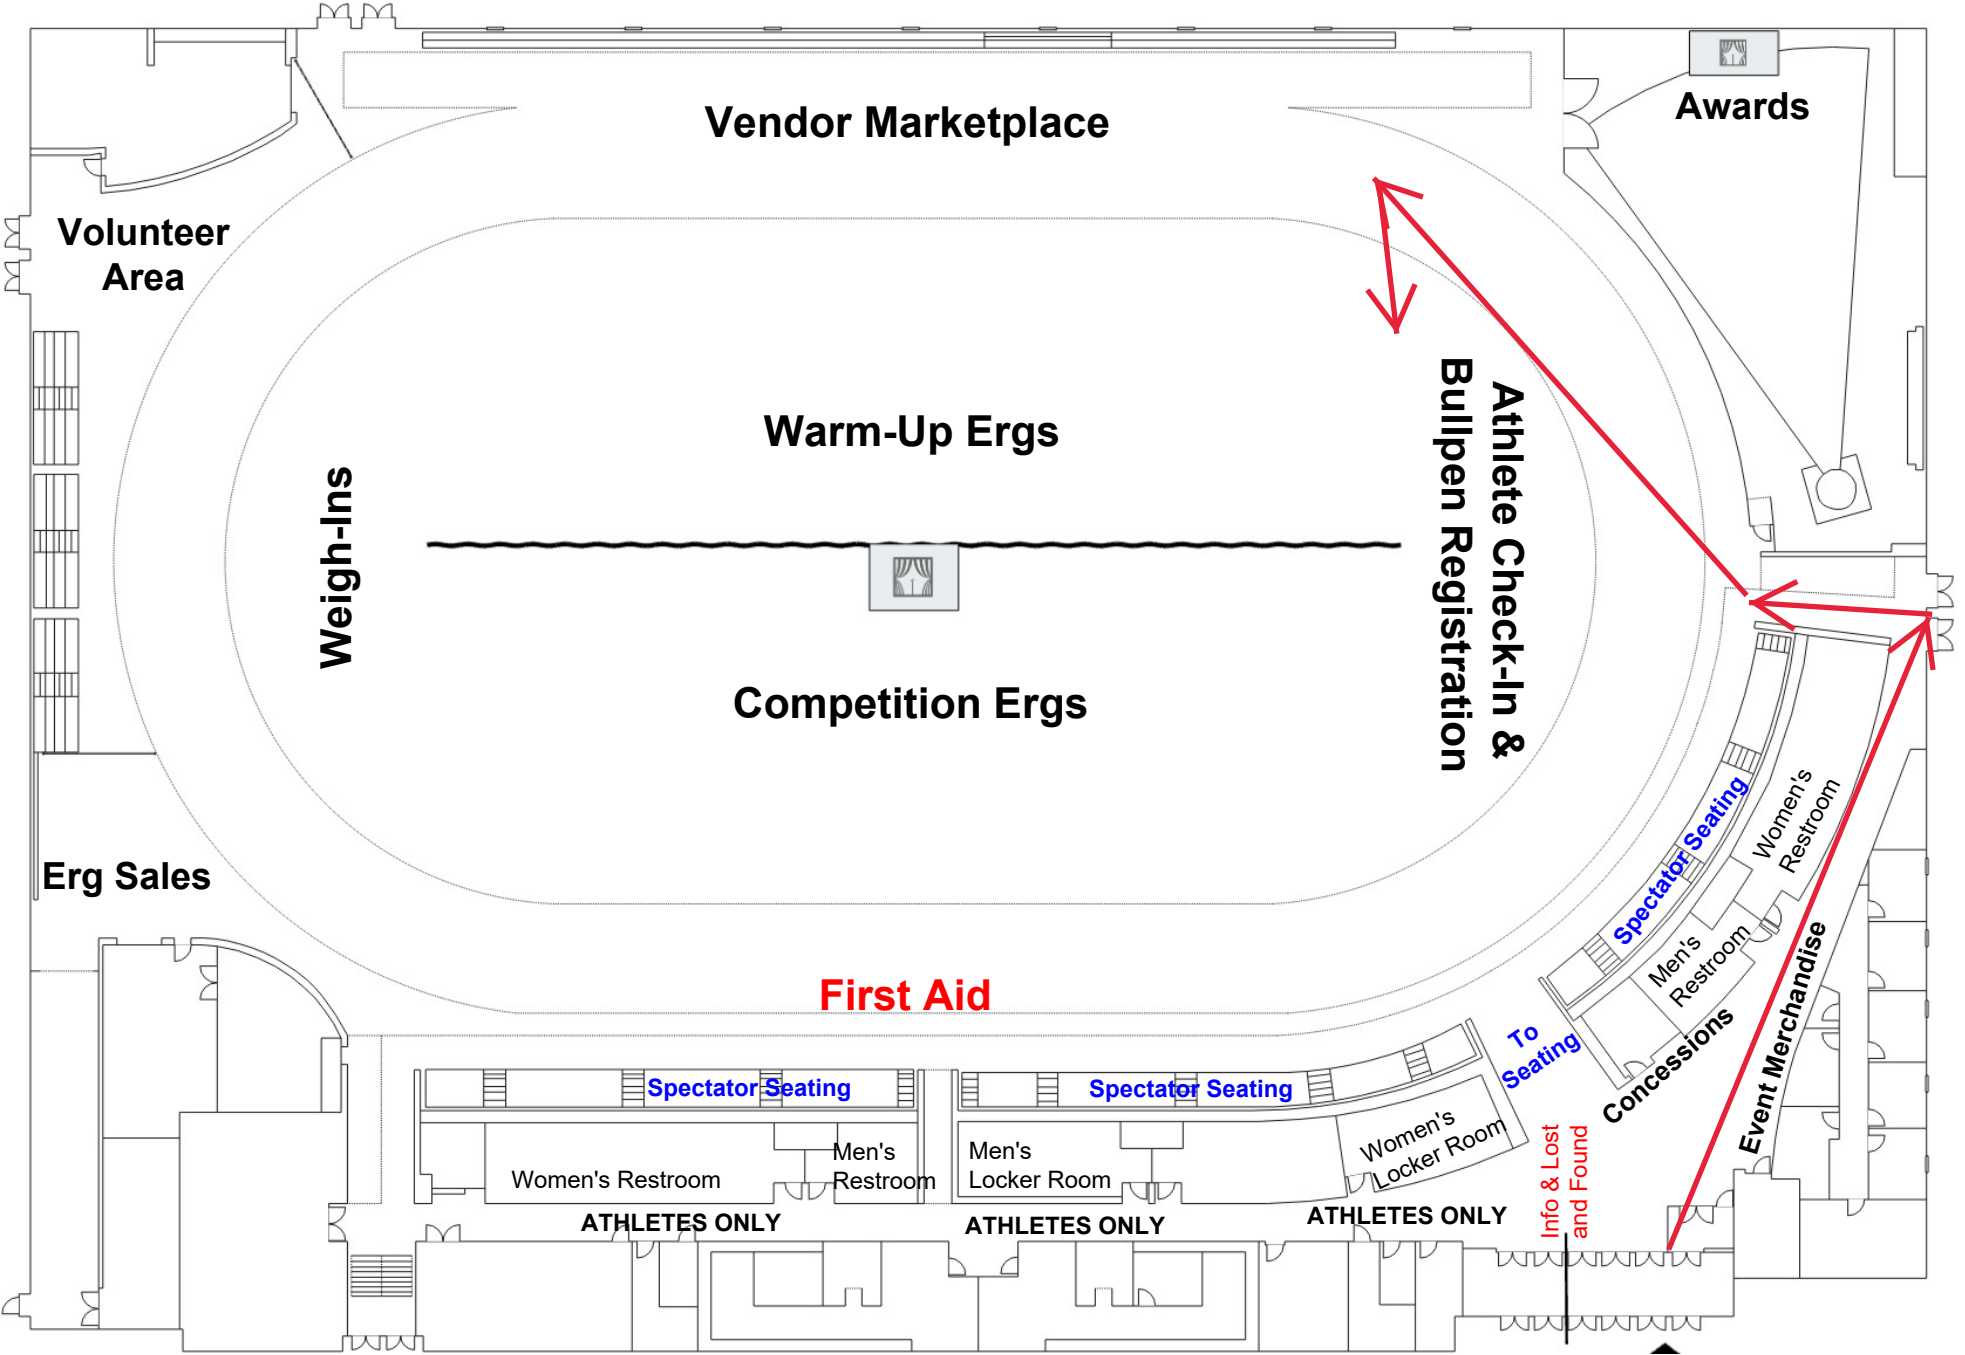

Boston University Track & Tennis Center 100 Ashford Street

Awards

Vendor Marketplace

Volunteer Area

Warm-Up Ergs

Weigh-Ins

Athlete Check-In &
Bullpen Registration

Competition Ergs

Erg Sales

First Aid

Spectator Seating
Men's Restroom
Women's Restroom

Spectator Seating
Women's Restroom
Men's Restroom
Men's Locker Room
Women's Locker Room
ATHLETES ONLY
ATHLETES ONLY
ATHLETES ONLY

To Seating

Concessions
Event Merchandise

Info & Lost and Found

Main Entrance

ATHLETES:
Please follow red arrows for check in or bullpen registration